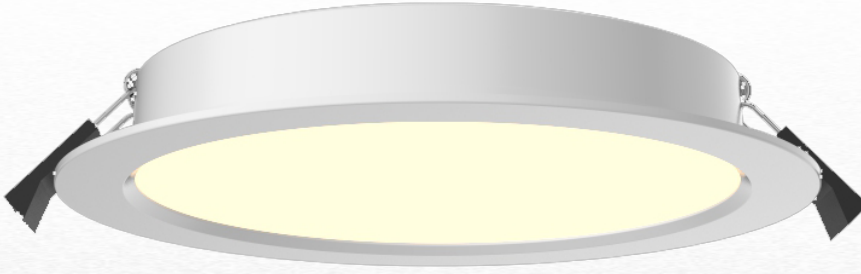

LED DOWNLIGHT-DI4009/40w/Tc

Model	DI4009/40w/Tc
Material	Die-cat Aluminum
Finished Color	White
Lumen	4800lm
Power	40W
Beam Angle	100°
Ra	80
Color Temperature	3000K&4000K&5700K
Input Voltage	AC220-240V 50/60Hz
IP Rate	IP54
Features	Triac dimmable
Dimension	Ø230XH40mm
Packaging	290X255X50mm
Carton Size	595X525X325mm 24pcs/CTN

Ø205-220mm